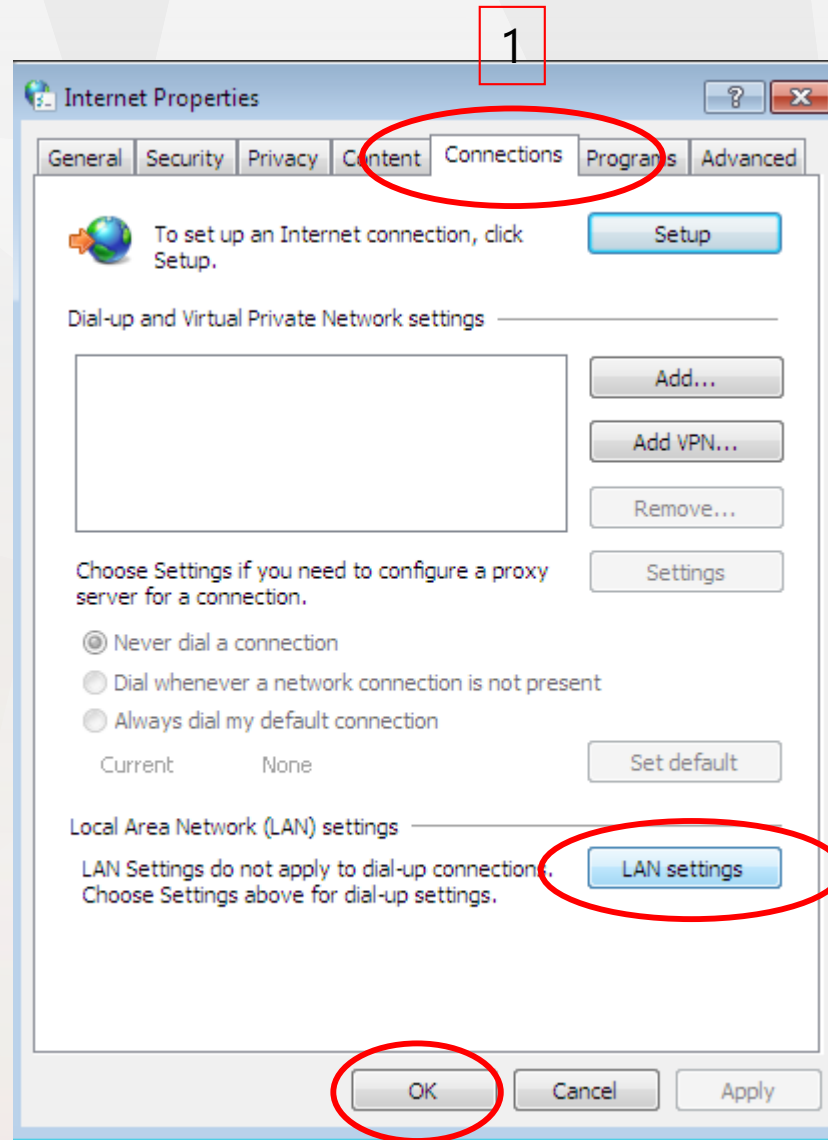

[Show advanced settings...](#)

Google Chrome Settings page. The browser tabs show 'Google' and 'Settings'. The address bar contains 'chrome://settings'. The left sidebar lists 'Chrome', 'History', 'Extensions', 'Settings', and 'About'. The main content area is titled 'Settings' and includes a search box. The 'Settings' section is expanded to show 'Passwords and forms' with options for 'Enable Autofill' and 'Offer to save your web passwords'. The 'Web content' section shows 'Font size' set to 'Medium' and 'Page zoom' set to '100%'. The 'Network' section states 'Google Chrome is using your computer's system proxy settings to connect to the network.' and features a 'Change proxy settings...' button circled in red. The 'Languages' section includes a 'Language and input settings...' button and an option to 'Offer to translate pages that aren't in a language you read.' The 'Downloads' section is partially visible at the bottom.