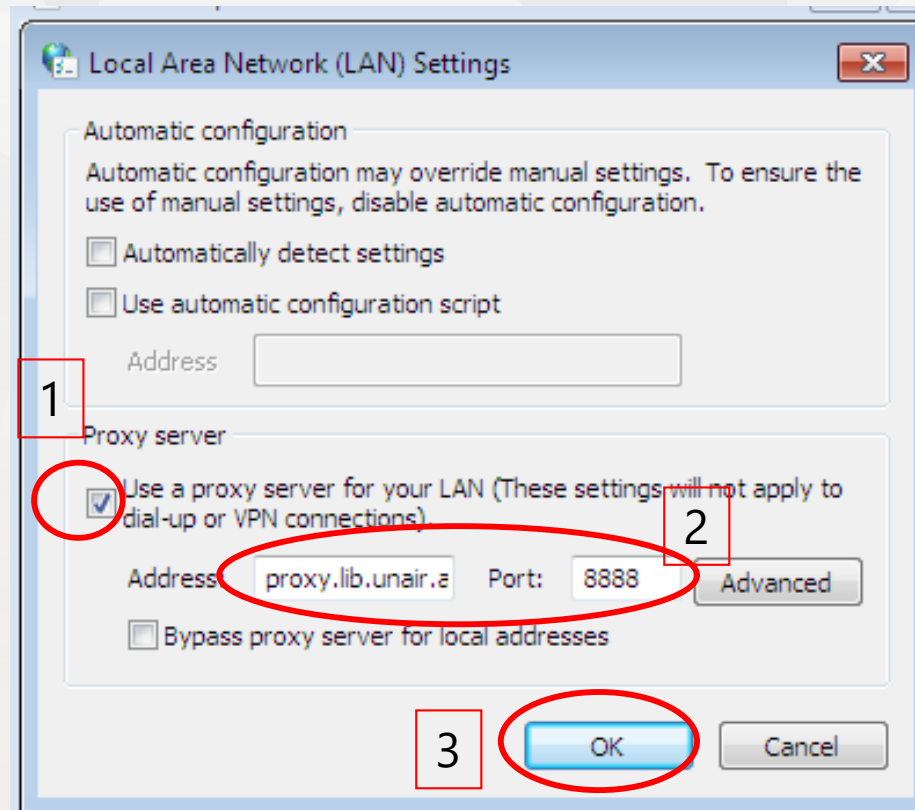

1. Centang (✓)
2. Ketikkan di address
  → **proxy.lib.unair.ac.id**

Ketikkan
port → **8888**

3. Pilih → **ok**