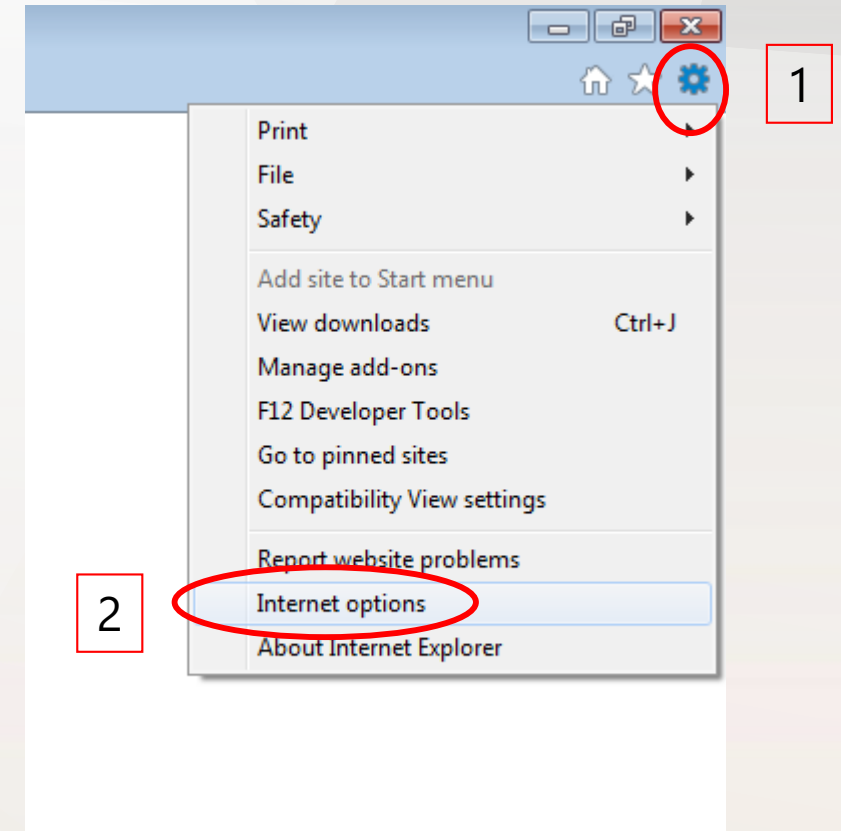

Pilih → **ok**

7. Ketikkan **url** journal yang diinginkan contoh: **online.sagepub.com**

8. Muncul **pop up** windows

Masukkan → **username: NIP/NIK/NIM**

password:

Versi IE lama

Versi IE baru

1

Internet Options

General Security Privacy Content **Connections** Programs Advanced

To set up an Internet connection, click Setup.

Dial-up and Virtual Private Network settings

Add...
Add VPN...
Remove...
Settings